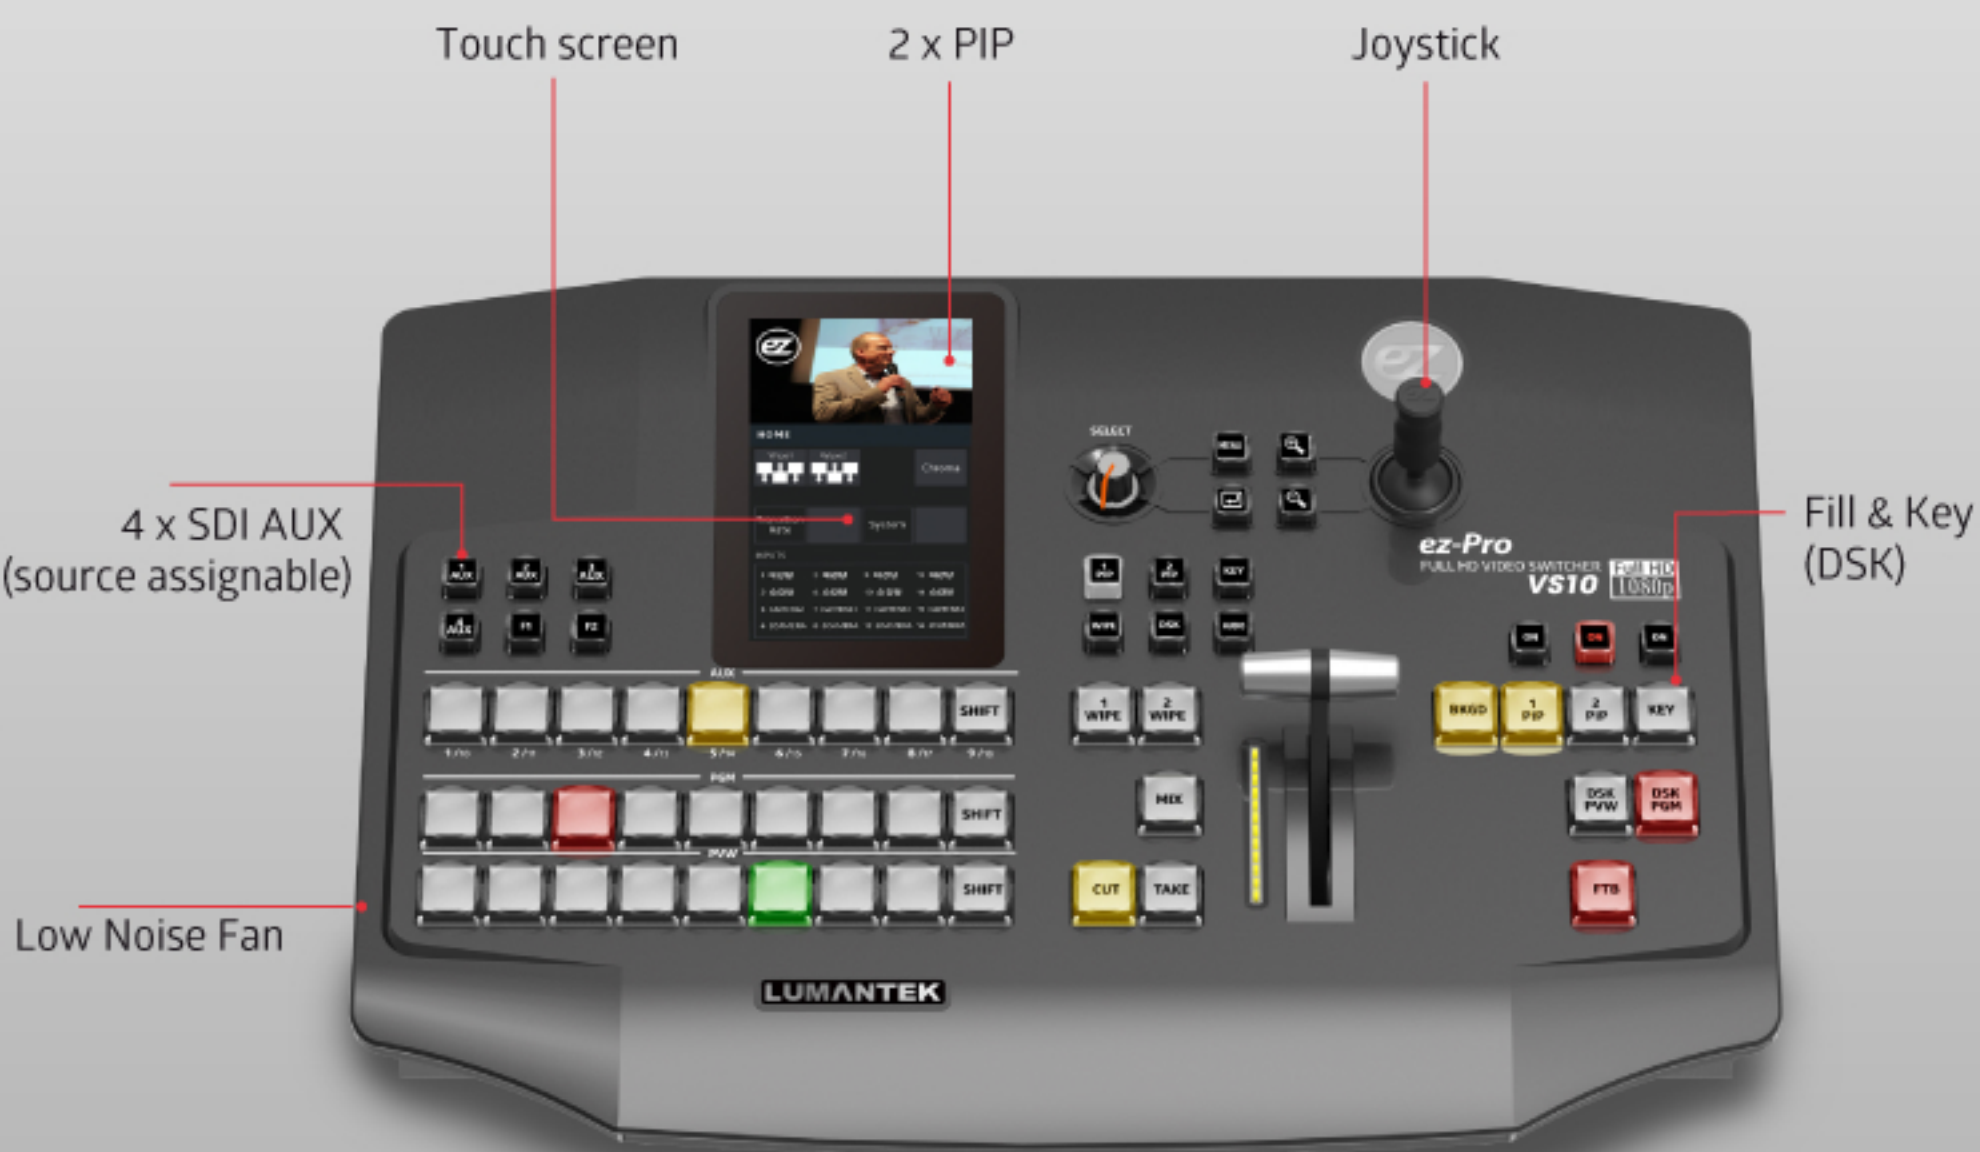

# ez-Pro VS10

10 Input 1080p60  
Full HD Video Switcher

**Customize to your preference for your event**

## Customize Your Switcher!

With VS10 Utility software available in  

### MULTIVIEW LAYOUT

Choose different multiview layouts and assign sources as you want!

### BUTTON MAPPING

Assign video sources to console buttons of your preference

**Internal Scalers  
(SD to 1080p60) in ALL INPUTS!**

4 x AUX SDI

Internal scalers in all input  
2 x HDMI, 8 x 3G-SDI Input

Extended Audio